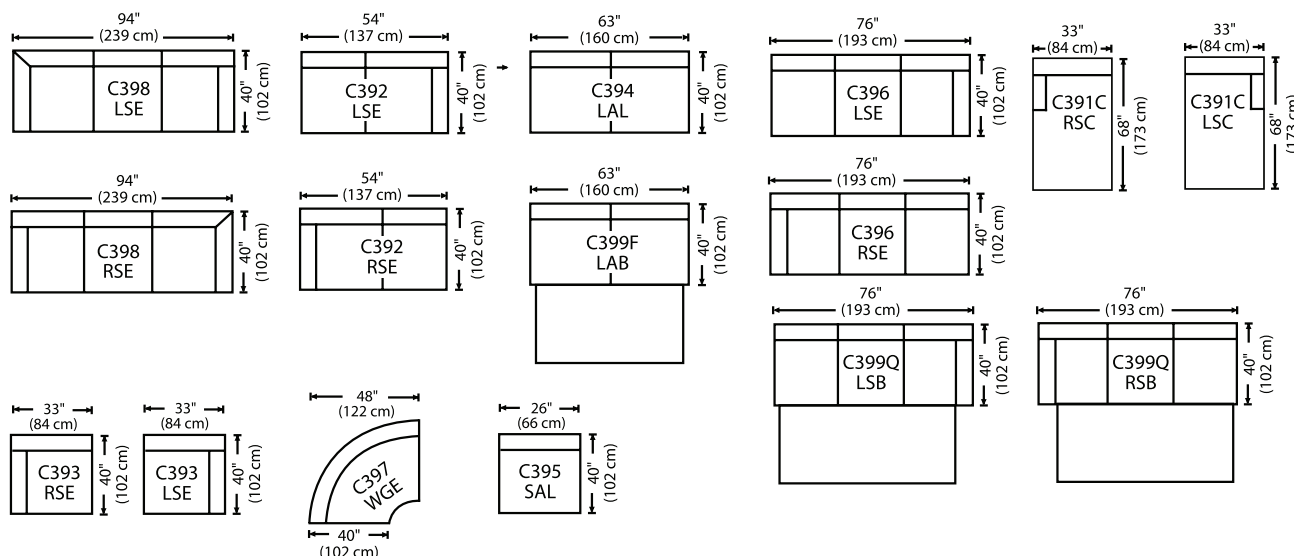

Masquerade

Shown in fabric 15126-04, throw pillows in fabric 19072-04.

Overall Height: 38" Seat Height: 21" Seat Depth: 21" Arm Height: 25"

This style series features a slipcover over an upholstered muslin base.

Standard Features	C392-000	C398-000	C396-000	C391C-000	C399Q-000	C394-000	C399F-000	C393-000	C395-000	C397-000
Loose Pillow Back	✓	✓	✓	✓	✓	✓	✓	✓	✓	✓
One 20" Down Blend Throw Pillows (TP)	✓	2 TPS	✓	✓	✓	N/A	N/A	✓	N/A	✓
M850 Cushion (MSC)	✓	✓	✓	✓	✓	✓	✓	✓	✓	✓
Suspension System	sinuous	sinuous	sinuous	sinuous	N/A	sinuous	N/A	sinuous	sinuous	sinuous
Options — See Price List for Prices										
Feather Soft Cushion Package	✓	✓	✓	✓	✓	✓	✓	✓	✓	✓
Contrasting Welt Fabric (CW)	✓	✓	✓	✓	✓	✓	✓	✓	✓	✓
Sleeper Mattress Options Available	N/A	N/A	N/A	N/A	✓	N/A	✓	N/A	N/A	N/A